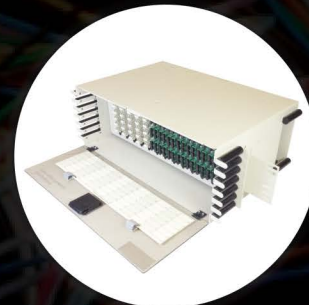

# FIBER MANAGEMENT SYSTEMS

1RU Distribution Panel

19" 1RU 144 Fiber Cassette

2RU Distribution Panel

19" Rack Mount Cassette

3RU Distribution Panel

4RU Distribution Panel

6RU Distribution Panel

Wall Mount 12 Port Dist. Panel

Wall Mount 24 Port Dist. Panel

High Density Patch Panels

Cassette Modules

Splice Tray

 **Amphenol**  
FIBER OPTIC PRODUCTS