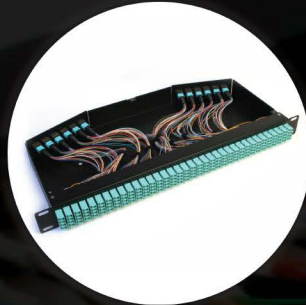

# FIBER MANAGEMENT SYSTEMS

1RU Distribution Panel

19" 1RU 144 Fiber Cassette

2RU Distribution Panel

19" Rack Mount Cassette

3RU Distribution Panel

4RU Distribution Panel

6RU Distribution Panel

Wall Mount 12 Port Dist. Panel

Wall Mount 24 Port Dist. Panel

High Density Patch Panels

Cassette Modules

Splice Tray

 **Amphenol**  
FIBER OPTIC PRODUCTS