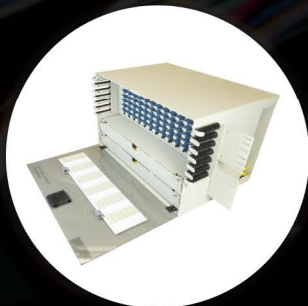

# FIBER MANAGEMENT SYSTEMS

1RU Distribution Panel

19" 1RU 144 Fiber Cassette

2RU Distribution Panel

19" Rack Mount Cassette

3RU Distribution Panel

4RU Distribution Panel

6RU Distribution Panel

Wall Mount 12 Port Dist. Panel

Wall Mount 24 Port Dist. Panel

High Density Patch Panels

Cassette Modules

Splice Tray

 **Amphenol**  
FIBER OPTIC PRODUCTS