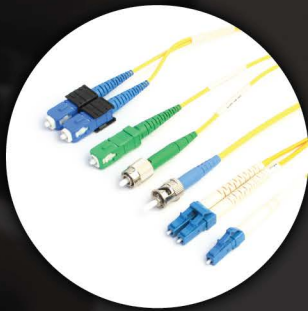

# INDOOR CABLE ASSEMBLIES

Singlemode Assemblies

Multimode Assemblies

MPO QSFP Assemblies

MPO Cable Assemblies

LC Flippable Uniboot

1.2mm Assemblies

Traceable Patch Cords