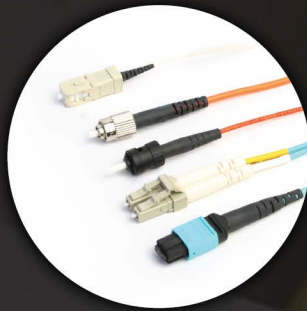

# INDOOR CABLE ASSEMBLIES

Singlemode Assemblies

Multimode Assemblies

MPO QSFP Assemblies

MPO Cable Assemblies

LC Flippable Uniboot

1.2mm Assemblies

Traceable Patch Cords